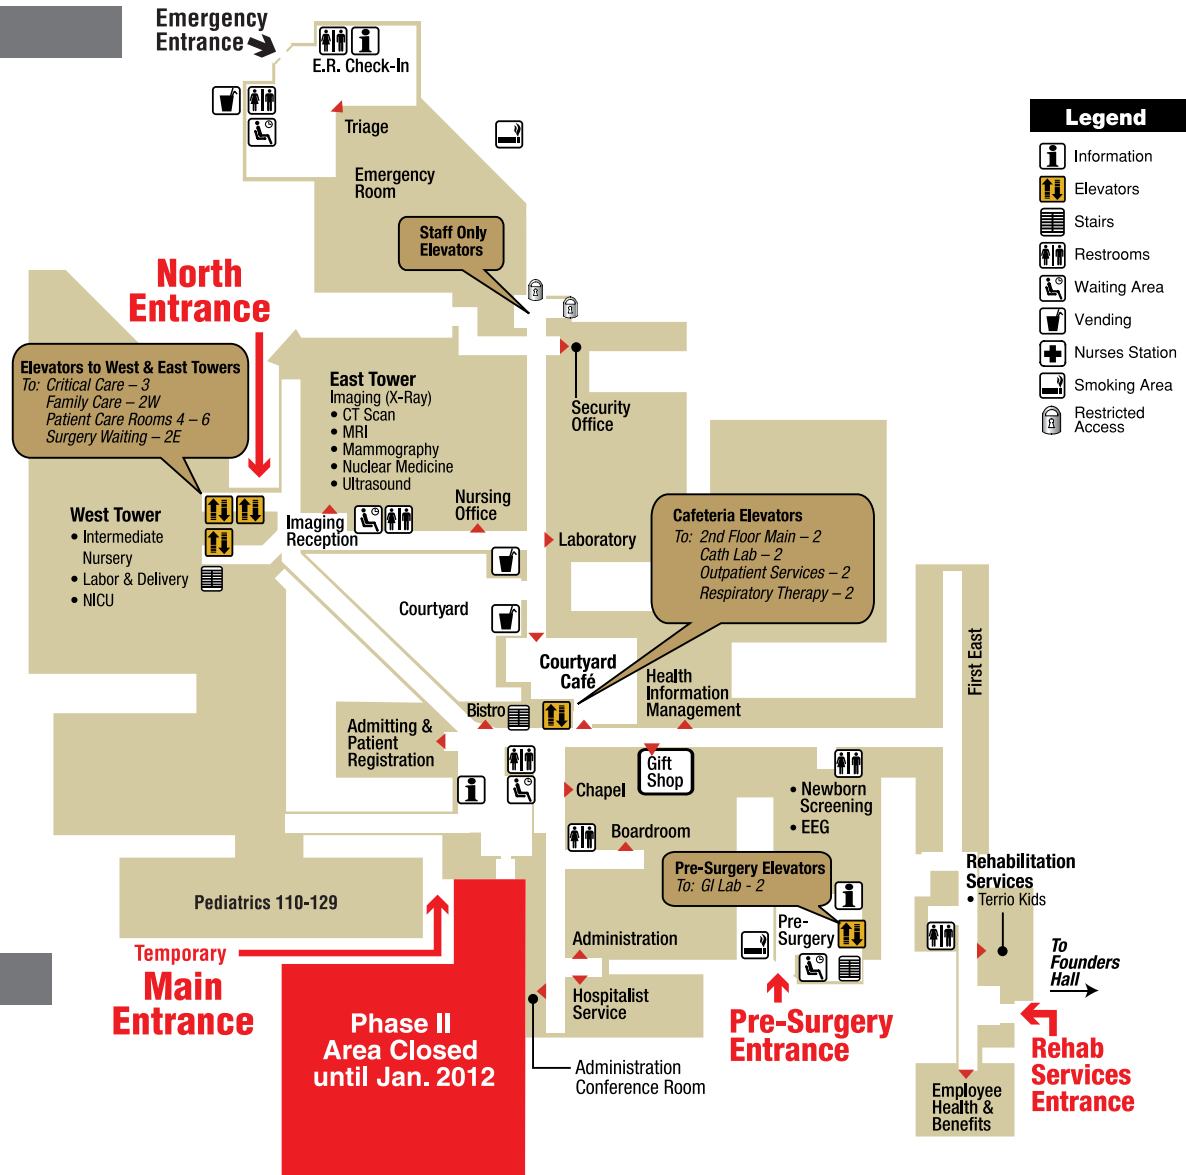

Einstein Pavilion Construction Phase II - Temporary Main Entrance

[Click to view Floorplan](#)

Einstein Pavilion Construction Phase II - Temporary Main Entrance

San Dimas Street

- Legend**
- Information
 - Elevators
 - Stairs
 - Restrooms
 - Waiting Area
 - Vending
 - Nurses Station
 - Smoking Area
 - Restricted Access

34th Street

[Click to view Aerial Map](#)